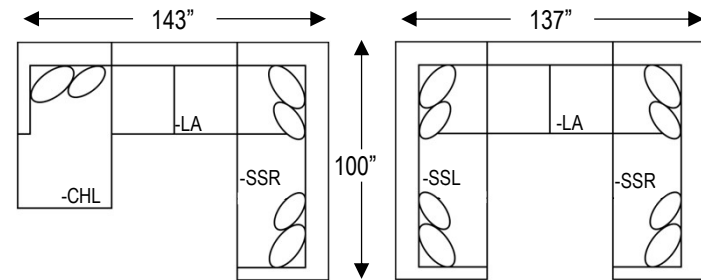

Left Arm Loveseat
1360-LL
62"W 42"D

Right Arm Chaise
1360-CHR
48"W 69"D

Left Arm Chaise
1360-CHL
48"W 69"D

Armless Sofa
1360-SA
78"W 42"D

Armless Loveseat
1360-LA
53"W 42"D

Corner
1360-CNR
42"W 42"D

Caspian

FEATURES:

- * Lifetime Frame Warranty
- * Made in the USA
- * 9" Egg Crate Seat Cushions
- * Loose Back Cushions
- * Hidden Leg

DETAILS:

- * Back Height: 35"
- * Seat Height: 19"
- * Seat Depth: 28"

POPULAR CONFIGURATIONS:

| | | |
|-------------------|-------------------------|-------------------------|
| FABRIC 1: BODY | FABRIC 2: 22" PILLOW | FABRIC 3: 22" PILLOW |
| | | |

| COMPONENT: | PRICE: |
|------------|--------|
| | |
| | |
| | |
| | |
| | |

*ALL MEASUREMENTS ARE APPROXIMATE