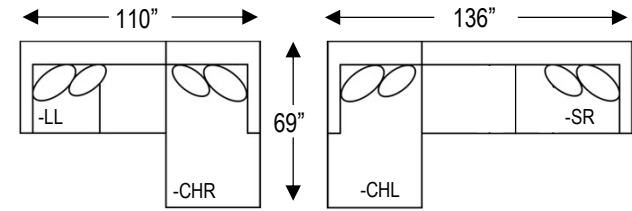

Left Arm Loveseat
1360-LL
62"W 42"D

Right Arm Chaise
1360-CHR
48"W 69"D

Left Arm Chaise
1360-CHL
48"W 69"D

Armless Sofa
1360-SA
78"W 42"D

Armless Loveseat
1360-LA
53"W 42"D

Corner
1360-CNR
42"W 42"D

Caspian

FEATURES:

- * Lifetime Frame Warranty
- * Made in the USA
- * 9" Egg Crate Seat Cushions
- * Loose Back Cushions
- * Hidden Leg

DETAILS:

- * Back Height: 35"
- * Seat Height: 19"
- * Seat Depth: 28"

POPULAR CONFIGURATIONS:

| | | |
|-------------------|-------------------------|-------------------------|
| FABRIC 1: BODY | FABRIC 2: 22" PILLOW | FABRIC 3: 22" PILLOW |
| | | |

| COMPONENT: | PRICE: |
|------------|--------|
| | |
| | |
| | |
| | |
| | |

*ALL MEASUREMENTS ARE APPROXIMATE