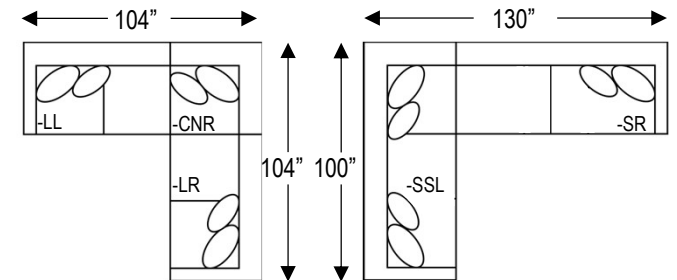

Left Arm Loveseat
1360-LL
62"W 42"D

Right Arm Chaise
1360-CHR
48"W 69"D

Left Arm Chaise
1360-CHL
48"W 69"D

Armless Sofa
1360-SA
78"W 42"D

Armless Loveseat
1360-LA
53"W 42"D

Corner
1360-CNR
42"W 42"D

Caspian

FEATURES:

- * Lifetime Frame Warranty
- * Made in the USA
- * 9" Egg Crate Seat Cushions
- * Loose Back Cushions
- * Hidden Leg

DETAILS:

- * Back Height: 35"
- * Seat Height: 19"
- * Seat Depth: 28"

POPULAR CONFIGURATIONS:

| | | |
|-------------------|-------------------------|-------------------------|
| FABRIC 1: BODY | FABRIC 2: 22" PILLOW | FABRIC 3: 22" PILLOW |
| | | |

| COMPONENT: | PRICE: |
|------------|--------|
| | |
| | |
| | |
| | |
| | |

*ALL MEASUREMENTS ARE APPROXIMATE