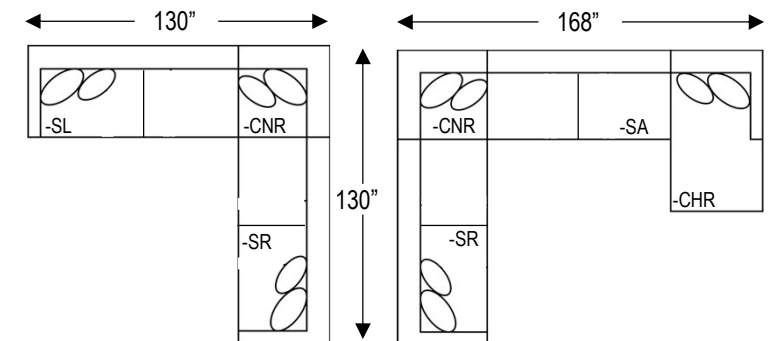

Left Arm Loveseat
1360-LL
62"W 42"D

Right Arm Chaise
1360-CHR
48"W 69"D

Left Arm Chaise
1360-CHL
48"W 69"D

Armless Sofa
1360-SA
78"W 42"D

Armless Loveseat
1360-LA
53"W 42"D

Corner
1360-CNR
42"W 42"D

Caspian

FEATURES:

- * Lifetime Frame Warranty
- * Made in the USA
- * 9" Egg Crate Seat Cushions
- * Loose Back Cushions
- * Hidden Leg

DETAILS:

- * Back Height: 35"
- * Seat Height: 19"
- * Seat Depth: 28"

POPULAR CONFIGURATIONS:

| | | |
|-------------------|-------------------------|-------------------------|
| FABRIC 1: BODY | FABRIC 2: 22" PILLOW | FABRIC 3: 22" PILLOW |
| | | |

| COMPONENT: | PRICE: |
|------------|--------|
| | |
| | |
| | |
| | |
| | |

*ALL MEASUREMENTS ARE APPROXIMATE